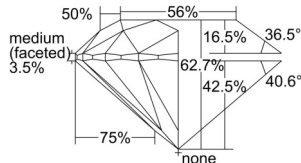

GIA®

FACSIMILE

GIA REPORT 6502921598

Verify this report at GIA.edu

GIA NATURAL DIAMOND DOSSIER®

December 02, 2024
GIA Report Number 6502921598
Shape and Cutting Style ..... Round Brilliant
Measurements ..... 6.17 - 6.20 x 3.88 mm

GRADING RESULTS

Carat Weight ..... 0.92 carat
Color Grade ..... F
Clarity Grade S11
Cut Grade ..... Excellent

ADDITIONAL GRADING INFORMATION

Polish ..... Excellent
Symmetry ..... Excellent
Fluorescence ..... None
Clarity Characteristics ..... Crystal, Cloud, Feather
Inscription(s): GIA 6502921598

PROPORTIONS

Profile to actual proportions

GRADING SCALES

GIA COLOR SCALE	GIA CLARITY SCALE	GIA CUT SCALE	
D	FLAWLESS	EXCELLENT	
E	INTERNALLY FLAWLESS		
F		VVS₁	VERY GOOD
G	VVS₂		
H	VS₁	GOOD	
I	VS₂		
J	S1₁	FAIR	
K	S1₂		
L	I₁	POOR	
M	I₂		
N	I₃		
O			
P			
Q			
R			
S			
T			
U			
V			
W			
X			
Y			
Z