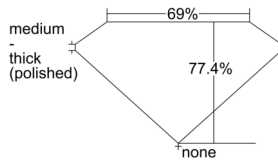

GIA®

FACSIMILE

GIA REPORT 6502922826

Verify this report at GIA.edu

GIA NATURAL DIAMOND DOSSIER®

December 02, 2024
GIA Report Number 6502922826
Shape and Cutting Style ..... Square Modified Brilliant
Measurements ..... 4.43 x 4.37 x 3.38 mm

GRADING RESULTS

Carat Weight ..... 0.60 carat
Color Grade ..... H
Clarity Grade VVS1

ADDITIONAL GRADING INFORMATION

Polish ..... Excellent
Symmetry ..... Very Good
Fluorescence ..... None
Clarity Characteristics ..... Pinpoint, Cavity, Feather
Inscription(s): GIA 6502922826

PROPORTIONS

Profile not to actual proportions

GRADING SCALES

GIA COLOR SCALE		GIA CLARITY SCALE				
COLORLESS	D	VERY VERY SLIGHTLY INCLUDED	FLAWLESS			
	E		INTERNALLY FLAWLESS			
	F		VVS₁			
	NEAR COLORLESS	G	VERY SLIGHTLY INCLUDED	VVS₂		
		H		VS₁		
		FAINT	I	SLIGHTLY INCLUDED	VS₂	
			J		SI₁	
			LIGHT	K	INCLUDED	SI₂
	L	I₁				
	M	I₂				
N	NOT GRADED	I₃				
O						
P						
Q						
R						
S						
T						
U						
V						
W						
X						
Y						
Z