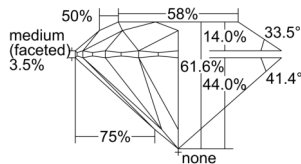

GIA®

FACSIMILE

GIA REPORT 6502923394

Verify this report at GIA.edu

GIA NATURAL DIAMOND DOSSIER®

December 02, 2024
GIA Report Number 6502923394
Shape and Cutting Style ..... Round Brilliant
Measurements ..... 5.73 - 5.77 x 3.54 mm

GRADING RESULTS

Carat Weight ..... 0.71 carat
Color Grade I
Clarity Grade VS2
Cut Grade ..... Excellent

ADDITIONAL GRADING INFORMATION

Polish ..... Excellent
Symmetry ..... Excellent
Fluorescence ..... None
Clarity Characteristics ..... Feather, Crystal
Inscription(s): GIA 6502923394

PROPORTIONS

Profile to actual proportions

GRADING SCALES

GIA COLOR SCALE	GIA CLARITY SCALE	GIA CUT SCALE	
D	FLAWLESS	EXCELLENT	
E	INTERNALLY FLAWLESS		
F		VVS₁	VERY GOOD
G	VVS₂		
H	VS₁	GOOD	
I	VS₂		
J	SI₁	FAIR	
K	SI₂		
L	I₁	POOR	
M	I₂		
N	I₃		
O			
P			
Q			
R			
S			
T			
U			
V			
W			
X			
Y			
Z