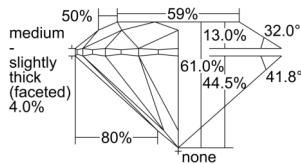

GIA®

FACSIMILE

GIA REPORT 6502927171

Verify this report at GIA.edu

GIA NATURAL DIAMOND DOSSIER®

December 03, 2024
GIA Report Number 6502927171
Shape and Cutting Style ..... Round Brilliant
Measurements ..... 5.11 - 5.14 x 3.13 mm

GRADING RESULTS

Carat Weight ..... 0.50 carat
Color Grade ..... F
Clarity Grade S11
Cut Grade ..... Excellent

ADDITIONAL GRADING INFORMATION

Polish ..... Excellent
Symmetry ..... Excellent
Fluorescence ..... None
Clarity Characteristics ..... Cloud, Crystal, Feather
Inscription(s): GIA 6502927171

PROPORTIONS

Profile to actual proportions

GRADING SCALES

GIA COLOR SCALE	GIA CLARITY SCALE	GIA CUT SCALE	
D	FLAWLESS	EXCELLENT	
E	INTERNALLY FLAWLESS		
F		VVS₁	VERY GOOD
G	VVS₂		
H	VS₁	GOOD	
I	VS₂		
J	S1₁	FAIR	
K	S1₂		
L	I₁	POOR	
M	I₂		
N	I₃		
O			
P			
Q			
R			
S			
T			
U			
V			
W			
X			
Y			
Z