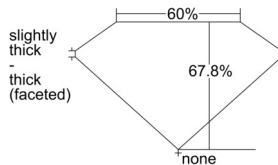

GIA®

FACSIMILE

GIA REPORT 6502928948

Verify this report at GIA.edu

GIA NATURAL DIAMOND DOSSIER®

December 03, 2024
GIA Report Number 6502928948
Shape and Cutting Style ..... Cushion Modified Brilliant
Measurements ..... 4.71 x 4.34 x 2.94 mm

GRADING RESULTS

Carat Weight ..... 0.51 carat
Color Grade ..... D
Clarity Grade VS1

ADDITIONAL GRADING INFORMATION

Polish ..... Excellent
Symmetry ..... Excellent
Fluorescence ..... Faint
Clarity Characteristics ..... Crystal
Inscription(s): GIA 6502928948

PROPORTIONS

Profile not to actual proportions

GRADING SCALES

GIA COLOR SCALE		GIA CLARITY SCALE			
COLORLESS	D	VERY VERY SLIGHTLY INCLUDED	FLAWLESS		
	E		INTERNALLY FLAWLESS		
	F	VERY SLIGHTLY INCLUDED	VS₁		
	G		VS₂		
	H		VS₁		
	NEAR COLORLESS	I	SLIGHTLY INCLUDED	VS₂	
		J		SI₁	
		FAINT	K	INCLUDED	SI₂
			L		I₁
			M		I₂
VERT LIGHT	N	LIGHT	I₃		
	O				
	P				
	Q				
	R				
	S				
	T