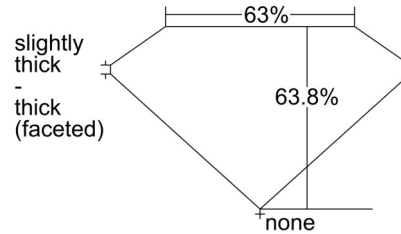

GIA NATURAL DIAMOND GRADING REPORT

December 06, 2024
 GIA Report Number 6502932538
 Shape and Cutting Style Heart Brilliant
 Measurements 5.63 x 6.89 x 4.40 mm

GRADING RESULTS

Carat Weight 1.01 carat
 Color Grade G
 Clarity Grade Internally Flawless

ADDITIONAL GRADING INFORMATION

Polish Excellent
 Symmetry Very Good
 Fluorescence Faint
 Inscription(s): GIA 6502932538
Comments: Minor details of polish are not shown.

PROPORTIONS

Profile not to actual proportions