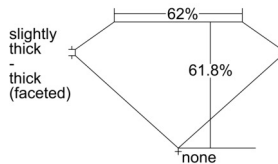

GIA®

FACSIMILE

GIA REPORT 6502935691

Verify this report at GIA.edu

GIA NATURAL DIAMOND DOSSIER®

December 04, 2024
GIA Report Number 6502935691
Shape and Cutting Style ..... Pear Brilliant
Measurements ..... 7.10 x 4.55 x 2.81 mm

GRADING RESULTS

Carat Weight ..... 0.55 carat
Color Grade ..... F
Clarity Grade VVS2

ADDITIONAL GRADING INFORMATION

Polish ..... Excellent
Symmetry ..... Excellent
Fluorescence ..... None
Clarity Characteristics ..... Cloud, Pinpoint
Inscription(s): GIA 6502935691

PROPORTIONS

Profile not to actual proportions

GRADING SCALES

GIA COLOR SCALE		GIA CLARITY SCALE			
COLORLESS	D	VERY VERY SLIGHTLY INCLUDED	FLAWLESS		
	E		INTERNALLY FLAWLESS		
	F		VVS₁		
	NEAR COLORLESS	G	VVS₂		
		H	VERY SLIGHTLY INCLUDED	VS₁	
		I		VS₂	
		FAINT	J	SLIGHTLY INCLUDED	SI₁
			K		SI₂
	L		INCLUDED		I₁
	M			I₂	
VERT LIGHT	N		INCLUDED	I₃	
	O				
	P				
	Q				
	R				
LIGHT	S				
	T				
	U				
	V				
	W				
	X				
	Y				
	Z