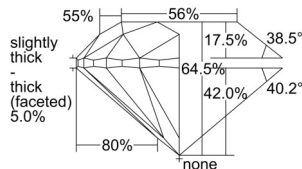

GIA®

FACSIMILE

GIA REPORT 6502936234

Verify this report at GIA.edu

GIA NATURAL DIAMOND DOSSIER®

December 04, 2024
GIA Report Number 6502936234
Shape and Cutting Style ..... Round Brilliant
Measurements ..... 6.00 - 6.04 x 3.88 mm

GRADING RESULTS

Carat Weight ..... 0.91 carat
Color Grade ..... G
Clarity Grade VS2
Cut Grade ..... Very Good

ADDITIONAL GRADING INFORMATION

Polish ..... Excellent
Symmetry ..... Excellent
Fluorescence ..... None
Clarity Characteristics ..... Cloud, Feather, Crystal
Inspection(s): GIA 6502936234

PROPORTIONS

Profile to actual proportions

GRADING SCALES

GIA
COLOR
SCALE

COLORESS	D
	E
	F
	G
	H
	I
	J
NEAR	K
FLAUNT	L
	M
	N
	O
	P
VERY LIGHT	Q
	R
	S
	T
	U
	V
	W
	X
	Y
LIGHT	Z

GIA
CLARITY
SCALE

VERY NEW SLIGHTLY INCLUDED	FLAWLESS
	INTERNALLY FLAWLESS
VERY SLIGHTLY INCLUDED	VVS₁
	VVS₂
SLIGHTLY INCLUDED	VS₁
	VS₂
INCLUDED	SI₁
	SI₂
	I₁
	I₂
	I₃

GIA
CUT
SCALE

EXCELLENT
VERY GOOD
GOOD
FAIR
POOR