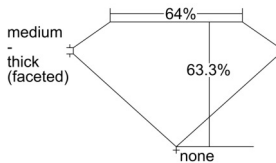

GIA®

FACSIMILE

GIA REPORT 6502936857

Verify this report at GIA.edu

GIA NATURAL DIAMOND DOSSIER®

December 04, 2024
GIA Report Number 6502936857
Shape and Cutting Style ..... Oval Brilliant
Measurements ..... 6.06 x 4.49 x 2.84 mm

GRADING RESULTS

Carat Weight ..... 0.49 carat
Color Grade ..... F
Clarity Grade S11

ADDITIONAL GRADING INFORMATION

Polish ..... Excellent
Symmetry ..... Very Good
Fluorescence ..... None
Clarity Characteristics ..... Crystal, Cloud, Feather
Inscription(s): GIA 6502936857

PROPORTIONS

Profile not to actual proportions

GRADING SCALES

GIA COLOR SCALE		GIA CLARITY SCALE				
COLORLESS	D	VERY VERY SLIGHTLY INCLUDED	FLAWLESS			
	E		INTERNALLY FLAWLESS			
	F		VVS₁			
	NEAR COLORLESS	G	VERY SLIGHTLY INCLUDED	VVS₂		
		H		VS₁		
		FAINT	I	SLIGHTLY INCLUDED	VS₂	
			J		S1₁	
			LIGHT	K	INCLUDED	S1₂
	L	I₁				
	M	I₂				
N	INCLUDED	I₃				
O						
P						
Q						
R						
S						
T						
U						
V						
W						
X						
Y						
Z