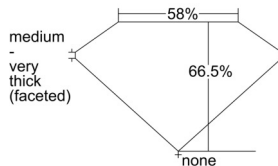

GIA®

FACSIMILE

GIA REPORT 6502936882

Verify this report at GIA.edu

GIA NATURAL DIAMOND DOSSIER®

December 04, 2024
GIA Report Number 6502936882
Shape and Cutting Style ..... Oval Brilliant
Measurements ..... 7.01 x 5.40 x 3.59 mm

GRADING RESULTS

Carat Weight ..... 0.90 carat
Color Grade ..... D
Clarity Grade VS1

ADDITIONAL GRADING INFORMATION

Polish ..... Excellent
Symmetry ..... Very Good
Fluorescence ..... Medium Blue
Clarity Characteristics..... Indented Natural, Pinpoint, Needle
Inscription(s): GIA 6502936882

PROPORTIONS

Profile not to actual proportions

GRADING SCALES

GIA COLOR SCALE		GIA CLARITY SCALE			
COLORLESS	D	VERY VERY SLIGHTLY INCLUDED	FLAWLESS		
	E		INTERNALLY FLAWLESS		
	F	VERY SLIGHTLY INCLUDED	VVS₁		
	G		VVS₂		
	H		VS₁		
	NEAR COLORLESS	I	SLIGHTLY INCLUDED	VS₂	
		J		SI₁	
		FAINT	K	INCLUDED	SI₂
			L		I₁
			M		I₂
VERT LIGHT	N	LIGHT	I₃		
	O				
	P				
	Q				
	R