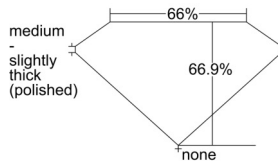

GIA®

FACSIMILE

GIA REPORT 6502939000

Verify this report at GIA.edu

GIA NATURAL DIAMOND DOSSIER®

December 05, 2024
GIA Report Number 6502939000
Shape and Cutting Style ..... Emerald Cut
Measurements ..... 5.15 x 3.46 x 2.31 mm

GRADING RESULTS

Carat Weight ..... 0.40 carat
Color Grade ..... E
Clarity Grade VS1

ADDITIONAL GRADING INFORMATION

Polish ..... Excellent
Symmetry ..... Very Good
Fluorescence ..... None
Clarity Characteristics..... Crystal, Feather, Pinpoint
Inscription(s): GIA 6502939000

PROPORTIONS

Profile not to actual proportions

GRADING SCALES

GIA COLOR SCALE		GIA CLARITY SCALE			
COLORLESS	D	VERY VERY SLIGHTLY INCLUDED	FLAWLESS		
	E		INTERNALLY FLAWLESS		
	F	VERY SLIGHTLY INCLUDED	VVS₁		
	G		VVS₂		
	H		VS₁		
	NEAR COLORLESS	I	SLIGHTLY INCLUDED	VS₂	
		J		SI₁	
		FAINT	K	INCLUDED	SI₂
			L		I₁
			M		I₂
VERT LIGHT	N	LIGHT	I₃		
	O				
	P				
	Q				
	R