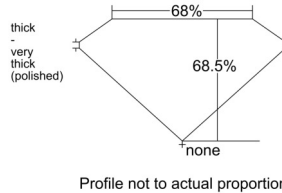

GIA®

FACSIMILE

GIA REPORT 6502953907

Verify this report at GIA.edu

GIA NATURAL DIAMOND DOSSIER®

December 09, 2024
GIA Report Number 6502953907
Shape and Cutting Style ..... Emerald Cut
Measurements ..... 5.15 x 3.75 x 2.57 mm

GRADING RESULTS

Carat Weight ..... 0.50 carat
Color Grade ..... H
Clarity Grade VS2

ADDITIONAL GRADING INFORMATION

Polish ..... Excellent
Symmetry ..... Very Good
Fluorescence ..... None
Clarity Characteristics ..... Crystal, Cloud
Inscription(s): GIA 6502953907

PROPORTIONS

GRADING SCALES

GIA COLOR SCALE		GIA CLARITY SCALE			
COLORLESS	D	VERY VERY SLIGHTLY INCLUDED	FLAWLESS		
	E		INTERNALLY FLAWLESS		
	F	VERY SLIGHTLY INCLUDED	VVS₁		
	G		VVS₂		
	H		VS₁		
	NEAR COLORLESS	I	SLIGHTLY INCLUDED	VS₂	
		J		SI₁	
		FAINT	K	INCLUDED	SI₂
			L		I₁
			M		I₂
VERT LIGHT			N	INCLUDED	I₃
			O		
			P		
	Q				
LIGHT	R				
	S				
	T				
	U				
	V				
	Z