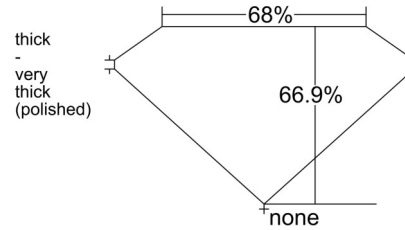

GIA NATURAL DIAMOND GRADING REPORT

December 09, 2024

GIA Report Number ..... 6502954907

Shape and Cutting Style ..... Cut-Cornered Rectangular  
Modified Brilliant

Measurements ..... 6.91 x 5.29 x 3.54 mm

GRADING RESULTS

Carat Weight ..... 1.23 carat

Color Grade ..... H

Clarity Grade ..... VVS1

ADDITIONAL GRADING INFORMATION

Polish ..... Excellent

Symmetry ..... Excellent

Fluorescence ..... None

Inscription(s): GIA 6502954907

**Comments:** Clarity grade is based on a manufacturing remnant that are not shown.

PROPORTIONS

Profile not to actual proportions

CLARITY CHARACTERISTICS

GRADING SCALES

GIA  
COLOR  
SCALE