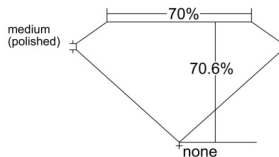

GIA®

FACSIMILE

GIA REPORT 6502959030

Verify this report at GIA.edu

GIA NATURAL DIAMOND DOSSIER®

December 10, 2024
GIA Report Number 6502959030
Shape and Cutting Style ..... Square Modified Brilliant
Measurements ..... 4.49 x 4.44 x 3.13 mm

GRADING RESULTS

Carat Weight ..... 0.50 carat
Color Grade ..... E
Clarity Grade SI1

ADDITIONAL GRADING INFORMATION

Polish ..... Excellent
Symmetry ..... Very Good
Fluorescence ..... None
Clarity Characteristics ..... Cloud, Crystal, Feather
Inscription(s): GIA 6502959030

PROPORTIONS

Profile not to actual proportions

GRADING SCALES

GIA COLOR SCALE		GIA CLARITY SCALE			
COLORLESS	D	NEAR COLORLESS	FLAWLESS		
	E		INTERNALLY FLAWLESS		
	F		VERY VERY SLIGHTLY INCLUDED	VVS₁	
	G			VVS₂	
	H			VERY SLIGHTLY INCLUDED	VS₁
	I		VS₂		
	J		SLIGHTLY INCLUDED	SI₁	
	K			SI₂	
	L			INCLUDED	I₁
	M				I₂
N	I₃				
O					
P					
Q					
R					
S					
T					
U					
V					
W					
X					
Y					
Z