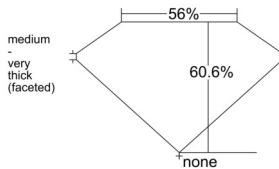

GIA®

FACSIMILE

GIA REPORT 6502962768

Verify this report at GIA.edu

GIA NATURAL DIAMOND DOSSIER®

December 09, 2024
GIA Report Number 6502962768
Shape and Cutting Style ..... Oval Brilliant
Measurements ..... 7.40 x 4.78 x 2.90 mm

GRADING RESULTS

Carat Weight ..... 0.66 carat
Color Grade ..... E
Clarity Grade SI1

ADDITIONAL GRADING INFORMATION

Polish ..... Excellent
Symmetry ..... Excellent
Fluorescence ..... None
Clarity Characteristics ..... Feather, Cloud, Crystal
Inscription(s): GIA 6502962768

PROPORTIONS

Profile not to actual proportions

GRADING SCALES

GIA COLOR SCALE		GIA CLARITY SCALE			
COLORLESS	D	VERY VERY SLIGHTLY INCLUDED	FLAWLESS		
	E		INTERNALLY FLAWLESS		
	F	VERY SLIGHTLY INCLUDED	VVS₁		
	G		VVS₂		
	H		VS₁		
	NEAR COLORLESS	I	SLIGHTLY INCLUDED	VS₂	
		J		SI₁	
		FAINT	K	INCLUDED	SI₂
			L		I₁
			M		I₂
VERT LIGHT	N	LIGHT	I₃		
	O				
	P				
	Q				
	R