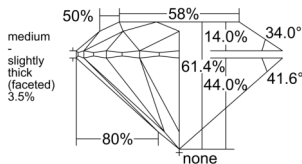

GIA®

FACSIMILE

GIA REPORT 6502967636

Verify this report at GIA.edu

GIA NATURAL DIAMOND DOSSIER®

December 11, 2024
GIA Report Number 6502967636
Shape and Cutting Style ..... Round Brilliant
Measurements ..... 5.85 - 5.88 x 3.60 mm

GRADING RESULTS

Carat Weight ..... 0.75 carat
Color Grade ..... D
Clarity Grade S11
Cut Grade ..... Excellent

ADDITIONAL GRADING INFORMATION

Polish ..... Excellent
Symmetry ..... Excellent
Fluorescence ..... None
Clarity Characteristics ..... Cloud, Feather, Crystal
Inspection(s): GIA 6502967636

PROPORTIONS

Profile to actual proportions