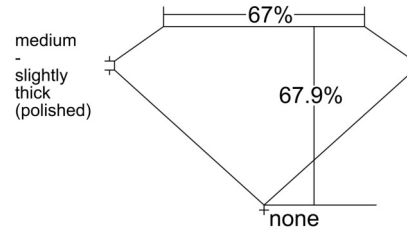

GIA NATURAL DIAMOND GRADING REPORT

December 12, 2024
 GIA Report Number 6502968001
 Shape and Cutting Style Emerald Cut
 Measurements 8.81 x 6.17 x 4.19 mm

GRADING RESULTS

Carat Weight 2.22 carat
 Color Grade K
 Clarity Grade VVS2

Profile not to actual proportions

CLARITY CHARACTERISTICS

KEY TO SYMBOLS*

- Pinpoint
- ~ Feather

* Red symbols denote internal characteristics (inclusions). Green or black symbols denote external characteristics (blemishes). Diagram is an approximate representation of the diamond, and symbols shown indicate type, position, and approximate size of clarity characteristics. All clarity characteristics may not be shown. Details of finish are not shown.