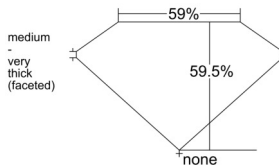

GIA®

FACSIMILE

GIA REPORT 6502968026

Verify this report at GIA.edu

GIA NATURAL DIAMOND DOSSIER®

December 10, 2024
GIA Report Number 6502968026
Shape and Cutting Style ..... Heart Brilliant
Measurements ..... 4.74 x 5.35 x 3.18 mm

GRADING RESULTS

Carat Weight ..... 0.50 carat
Color Grade ..... H
Clarity Grade VS2

ADDITIONAL GRADING INFORMATION

Polish ..... Excellent
Symmetry ..... Excellent
Fluorescence ..... None
Clarity Characteristics..... Crystal, Cloud, Needle, Feather
Inscription(s): GIA 6502968026

PROPORTIONS

Profile not to actual proportions

GRADING SCALES

GIA COLOR SCALE		GIA CLARITY SCALE			
COLORLESS	D	VERY VERY SLIGHTLY INCLUDED	FLAWLESS		
	E		INTERNALLY FLAWLESS		
	F	VERY SLIGHTLY INCLUDED	VVS₁		
	G		VVS₂		
	H		VS₁		
	NEAR COLORLESS	I	SLIGHTLY INCLUDED	VS₂	
		J		SI₁	
		FAINT	K	INCLUDED	SI₂
			L		I₁
			M		I₂
VERT LIGHT	N	INCLUDED	I₃		
	O				
	P				
	Q				
	R				
LIGHT	S				
	T				
	U				
	V				
	W				
X					
Y					
Z