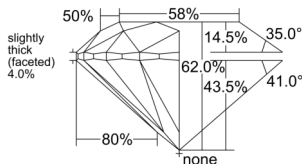

GIA®

FACSIMILE

GIA REPORT 6502969546

Verify this report at GIA.edu

GIA NATURAL DIAMOND DOSSIER®

December 11, 2024
GIA Report Number 6502969546
Shape and Cutting Style ..... Round Brilliant
Measurements ..... 5.75 - 5.78 x 3.58 mm

GRADING RESULTS

Carat Weight ..... 0.73 carat
Color Grade ..... G
Clarity Grade S11
Cut Grade ..... Excellent

ADDITIONAL GRADING INFORMATION

Polish ..... Excellent
Symmetry ..... Excellent
Fluorescence ..... None
Clarity Characteristics ..... Crystal
Inscription(s): GIA 6502969546

PROPORTIONS

Profile to actual proportions

GRADING SCALES

GIA COLOR SCALE	GIA CLARITY SCALE	GIA CUT SCALE	
D	FLAWLESS	EXCELLENT	
E	INTERNALLY FLAWLESS		
F		VVS₁	VERY GOOD
G	VVS₂		
H	VS₁	GOOD	
I	VS₂		
J	S1₁	FAIR	
K	S1₂		
L	I₁	POOR	
M	I₂		
N	I₃		
O			
P			
Q			
R			
S			
T			
U			
V			
W			
X			
Y			
Z