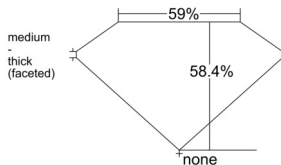

GIA®

FACSIMILE

GIA REPORT 6502970157

Verify this report at GIA.edu

GIA NATURAL DIAMOND DOSSIER®

December 10, 2024
GIA Report Number 6502970157
Shape and Cutting Style ..... Heart Brilliant
Measurements ..... 4.95 x 5.64 x 3.29 mm

GRADING RESULTS

Carat Weight ..... 0.50 carat
Color Grade ..... G
Clarity Grade VS1

ADDITIONAL GRADING INFORMATION

Polish ..... Excellent
Symmetry ..... Excellent
Fluorescence ..... None
Clarity Characteristics..... Crystal, Feather, Cloud, Pinpoint
Inscription(s): GIA 6502970157

PROPORTIONS

Profile not to actual proportions

GRADING SCALES

GIA COLOR SCALE		GIA CLARITY SCALE			
COLORLESS	D	VERY VERY SLIGHTLY INCLUDED	FLAWLESS		
	E		INTERNALLY FLAWLESS		
	F	VERY SLIGHTLY INCLUDED	VVS₁		
	G		VVS₂		
	H		VS₁		
	NEAR COLORLESS	I	SLIGHTLY INCLUDED	VS₂	
		J		SI₁	
		FAINT	K	INCLUDED	SI₂
			L		I₁
			M		I₂
VERT LIGHT	N	LIGHT	I₃		
	O				
	P				
	Q				
	R