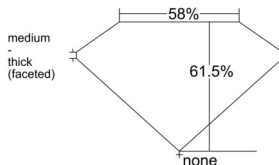

GIA®

FACSIMILE

GIA REPORT 6502970960

Verify this report at GIA.edu

GIA NATURAL DIAMOND DOSSIER®

December 12, 2024
GIA Report Number 6502970960
Shape and Cutting Style ..... Pear Brilliant
Measurements ..... 6.14 x 3.81 x 2.34 mm

GRADING RESULTS

Carat Weight ..... 0.32 carat
Color Grade ..... G
Clarity Grade VVS1

ADDITIONAL GRADING INFORMATION

Polish ..... Excellent
Symmetry ..... Excellent
Fluorescence ..... None
Clarity Characteristics ..... Cavity, Feather
Inscription(s): GIA 6502970960

PROPORTIONS

Profile not to actual proportions

GRADING SCALES

GIA COLOR SCALE		GIA CLARITY SCALE	
COLORLESS	D	VERY VERY SLIGHTLY INCLUDED	FLAWLESS
	E		INTERNALLY FLAWLESS
	F		VVS₁
	G		VVS₂
	H		VS₁
	I		VS₂
	J		SI₁
	K		SI₂
	L		I₁
	M		I₂
NEAR COLORLESS	N	SLIGHTLY INCLUDED	I₃
	O		
	P		
	Q		
FAINT	R		
	S		
	T		
	U		
VERT LIGHT	V		
	W		
	X		
	Y		
LIGHT	Z