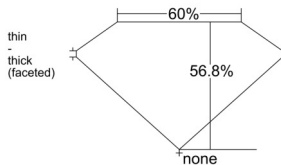

GIA®

FACSIMILE

GIA REPORT 6502973434

Verify this report at GIA.edu

GIA NATURAL DIAMOND DOSSIER®

December 11, 2024
GIA Report Number 6502973434
Shape and Cutting Style ..... Heart Brilliant
Measurements ..... 5.23 x 5.78 x 3.28 mm

GRADING RESULTS

Carat Weight ..... 0.55 carat
Color Grade ..... F
Clarity Grade VVS2

ADDITIONAL GRADING INFORMATION

Polish ..... Excellent
Symmetry ..... Excellent
Fluorescence ..... None
Clarity Characteristics..... Cloud, Pinpoint, Surface Graining
Inscription(s): GIA 6502973434

PROPORTIONS

Profile not to actual proportions

GRADING SCALES

GIA COLOR SCALE		GIA CLARITY SCALE			
COLORLESS	D	VERY VERY SLIGHTLY INCLUDED	FLAWLESS		
	E		INTERNALLY FLAWLESS		
	F	VERY SLIGHTLY INCLUDED	VVS₁		
	G		VVS₂		
	H		VS₁		
	NEAR COLORLESS	I	SLIGHTLY INCLUDED	VS₂	
		J		SI₁	
		FAINT	K	INCLUDED	SI₂
			L		I₁
			M		I₂
VERT LIGHT	N	LIGHT	I₃		
	O				
	P				
	Q				
	R