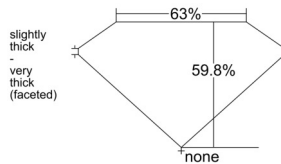

GIA®

FACSIMILE

GIA REPORT 6502976378

Verify this report at GIA.edu

GIA NATURAL DIAMOND DOSSIER®

December 12, 2024
GIA Report Number 6502976378
Shape and Cutting Style ..... Pear Brilliant
Measurements ..... 6.38 x 3.85 x 2.30 mm

GRADING RESULTS

Carat Weight ..... 0.36 carat
Color Grade ..... E
Clarity Grade VS2

ADDITIONAL GRADING INFORMATION

Polish ..... Excellent
Symmetry ..... Very Good
Fluorescence ..... None
Clarity Characteristics ..... Cloud
Inscription(s): GIA 6502976378

PROPORTIONS

Profile not to actual proportions

GRADING SCALES

GIA COLOR SCALE		GIA CLARITY SCALE			
COLORLESS	D	VERY VERY SLIGHTLY INCLUDED	FLAWLESS		
	E		INTERNALLY FLAWLESS		
	F	VERY SLIGHTLY INCLUDED	VVS₁		
	G		VVS₂		
	H		VS₁		
	NEAR COLORLESS	I	SLIGHTLY INCLUDED	VS₂	
		J		SI₁	
		FAINT	K	INCLUDED	SI₂
			L		I₁
			M		I₂
VERT LIGHT	N	LIGHT	I₃		
	O				
	P				
	Q				
	R