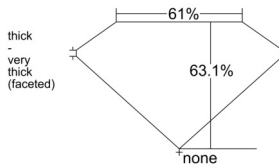

GIA®

FACSIMILE

GIA REPORT 6502976943

Verify this report at GIA.edu

GIA NATURAL DIAMOND DOSSIER®

December 11, 2024
GIA Report Number 6502976943
Shape and Cutting Style ..... Pear Brilliant
Measurements ..... 5.81 x 3.69 x 2.33 mm

GRADING RESULTS

Carat Weight ..... 0.30 carat
Color Grade ..... G
Clarity Grade SI1

ADDITIONAL GRADING INFORMATION

Polish ..... Very Good
Symmetry ..... Very Good
Fluorescence ..... None
Clarity Characteristics ..... Cloud, Twinning Wisp
Inscription(s): GIA 6502976943

PROPORTIONS

Profile not to actual proportions

GRADING SCALES

GIA COLOR SCALE		GIA CLARITY SCALE			
COLORLESS	D	VERY VERY SLIGHTLY INCLUDED	FLAWLESS		
	E		INTERNALLY FLAWLESS		
	F		VVS₁		
	NEAR COLORLESS	G	VERY SLIGHTLY INCLUDED	VVS₂	
		H		VS₁	
		FANT	I	SLIGHTLY INCLUDED	VS₂
			J		SI₁
	LIGHT	K	INCLUDED	SI₂	
		L		I₁	
		M	NOT LISTED	I₂	
N		I₃			
O					
P					
Q					
R					
S					
T					
U					
V					
W					
X					
Y					
Z