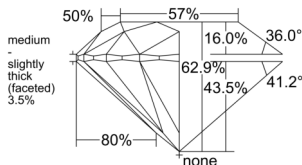

GIA®

FACSIMILE

GIA REPORT 6502981881

Verify this report at GIA.edu

GIA NATURAL DIAMOND DOSSIER®

December 11, 2024
GIA Report Number 6502981881
Shape and Cutting Style ..... Round Brilliant
Measurements ..... 5.15 - 5.18 x 3.25 mm

GRADING RESULTS

Carat Weight ..... 0.53 carat
Color Grade ..... G
Clarity Grade S11
Cut Grade ..... Excellent

ADDITIONAL GRADING INFORMATION

Polish ..... Excellent
Symmetry ..... Excellent
Fluorescence ..... None
Clarity Characteristics ..... Cloud, Crystal
Inscription(s): GIA 6502981881

PROPORTIONS

GRADING SCALES

GIA COLOR SCALE	GIA CLARITY SCALE	GIA CUT SCALE	
D	FLAWLESS	EXCELLENT	
E	INTERNALLY FLAWLESS		
F		VVS₁	VERY GOOD
G	VVS₂		
H	VS₁	GOOD	
I	VS₂		
J	S1₁	FAIR	
K	S1₂		
L	I₁	POOR	
M	I₂		
N	I₃		
O			
P			
Q			
R			
S			
T			
U			
V			
W			
X			
Y			
Z