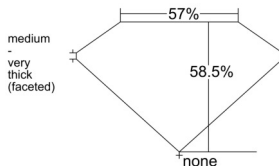

GIA®

FACSIMILE

GIA REPORT 6502984876

Verify this report at GIA.edu

GIA NATURAL DIAMOND DOSSIER®

December 13, 2024
GIA Report Number 6502984876
Shape and Cutting Style ..... Marquise Brilliant
Measurements ..... 10.73 x 4.67 x 2.73 mm

GRADING RESULTS

Carat Weight ..... 0.80 carat
Color Grade ..... F
Clarity Grade VVS2

ADDITIONAL GRADING INFORMATION

Polish ..... Excellent
Symmetry ..... Very Good
Fluorescence ..... None
Clarity Characteristics..... Feather, Pinpoint, Surface Graining
Inscription(s): GIA 6502984876

PROPORTIONS

Profile not to actual proportions

GRADING SCALES

GIA COLOR SCALE		GIA CLARITY SCALE	
COLORLESS	D	VERY VERY SLIGHTLY INCLUDED	FLAWLESS
	E		INTERNALLY FLAWLESS
	F		VVS₁
	G		VVS₂
	H		VS₁
	I		VS₂
	J		SI₁
	K		SI₂
	L		I₁
	M		I₂
NEAR COLORLESS	N	SLIGHTLY INCLUDED	I₃
	O		
	P		
	Q		
FAINT	R		
	S		
	T		
	U		
VERT LIGHT	V		
	W		
	X		
	Y		
LIGHT	Z