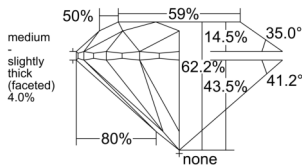

GIA®

FACSIMILE

GIA REPORT 6502987096

Verify this report at GIA.edu

GIA NATURAL DIAMOND DOSSIER®

December 13, 2024
GIA Report Number **6502987096**
Shape and Cutting Style ..... **Round Brilliant**
Measurements ..... **5.06 - 5.08 x 3.15 mm**

GRADING RESULTS

Carat Weight ..... **0.50 carat**
Color Grade ..... **G**
Clarity Grade **S11**
Cut Grade ..... **Excellent**

ADDITIONAL GRADING INFORMATION

Polish ..... **Excellent**
Symmetry ..... **Excellent**
Fluorescence ..... **None**
Clarity Characteristics.. **Cloud, Feather, Crystal, Indented Natural**
Inscription(s): **GIA 6502987096**

PROPORTIONS

Profile to actual proportions