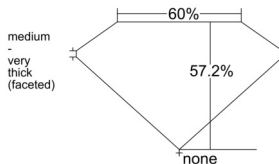

GIA®

FACSIMILE

GIA REPORT 6502987869

Verify this report at GIA.edu

GIA NATURAL DIAMOND DOSSIER®

December 12, 2024
GIA Report Number 6502987869
Shape and Cutting Style ..... Heart Brilliant
Measurements ..... 4.82 x 5.68 x 3.25 mm

GRADING RESULTS

Carat Weight ..... 0.50 carat
Color Grade ..... F
Clarity Grade VS1

ADDITIONAL GRADING INFORMATION

Polish ..... Excellent
Symmetry ..... Excellent
Fluorescence ..... None
Clarity Characteristics ..... Crystal, Feather, Cloud
Inscription(s): GIA 6502987869

PROPORTIONS

Profile not to actual proportions

GRADING SCALES

GIA COLOR SCALE		GIA CLARITY SCALE	
COLORLESS	D	VERY VERY SLIGHTLY INCLUDED	FLAWLESS
	E		INTERNALLY FLAWLESS
	F		VVS₁
	G		VVS₂
	H		VS₁
	I		VS₂
	J		SI₁
	K		SI₂
	L		I₁
	M		I₂
NEAR COLORLESS	N	SLIGHTLY INCLUDED	I₃
	O		
	P		
	Q		
FAINT	R		
	S		
	T		
	U		
VERT LIGHT	V		
	W		
	X		
	Y		
LIGHT	Z