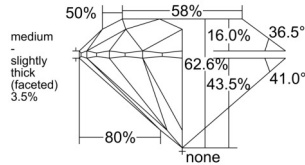

GIA®

FACSIMILE

GIA REPORT 6502993340

Verify this report at GIA.edu

GIA NATURAL DIAMOND DOSSIER®

December 13, 2024
GIA Report Number 6502993340
Shape and Cutting Style ..... Round Brilliant
Measurements ..... 6.14 - 6.17 x 3.85 mm

GRADING RESULTS

Carat Weight ..... 0.90 carat
Color Grade ..... F
Clarity Grade VS2
Cut Grade ..... Excellent

ADDITIONAL GRADING INFORMATION

Polish ..... Excellent
Symmetry ..... Excellent
Fluorescence ..... None
Clarity Characteristics ..... Feather, Cloud
Inscription(s): GIA 6502993340

PROPORTIONS

GRADING SCALES

GIA COLOR SCALE	GIA CLARITY SCALE	GIA CUT SCALE	
D	FLAWLESS	EXCELLENT	
E	INTERNALLY FLAWLESS		
F		VVS₁	VERY GOOD
G	VVS₂		
H	VS₁	GOOD	
I	VS₂		
J	SI₁	FAIR	
K	SI₂		
L	I₁	POOR	
M	I₂		
N	I₃		
O			
P			
Q			
R			
S			
T			
U			
V			
W			
X			
Y			
Z