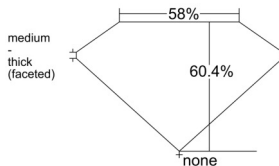

GIA®

FACSIMILE

GIA REPORT 6502993379

Verify this report at GIA.edu

GIA NATURAL DIAMOND DOSSIER®

December 13, 2024
GIA Report Number 6502993379
Shape and Cutting Style ..... Heart Brilliant
Measurements ..... 5.27 x 6.25 x 3.77 mm

GRADING RESULTS

Carat Weight ..... 0.71 carat
Color Grade ..... G
Clarity Grade VS1

ADDITIONAL GRADING INFORMATION

Polish ..... Excellent
Symmetry ..... Excellent
Fluorescence ..... None
Clarity Characteristics ..... Feather, Pinpoint
Inscription(s): GIA 6502993379

PROPORTIONS

Profile not to actual proportions

GRADING SCALES

GIA COLOR SCALE		GIA CLARITY SCALE			
COLORLESS	D	VERY VERY SLIGHTLY INCLUDED	FLAWLESS		
	E		INTERNALLY FLAWLESS		
	F	VERY SLIGHTLY INCLUDED	VS₁		
	G		VS₂		
	H		VS₁		
	NEAR COLORLESS	I	SLIGHTLY INCLUDED	VS₂	
		J		SI₁	
		FAINT	K	INCLUDED	SI₂
			L		I₁
			M		I₂
VERT LIGHT	N	LIGHT	I₃		
	O				
	P				
	Q				
	R				
	S				
	T