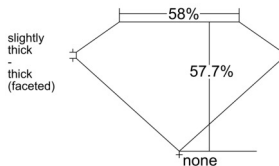

GIA®

FACSIMILE

GIA REPORT 6502998443

Verify this report at GIA.edu

GIA NATURAL DIAMOND DOSSIER®

December 17, 2024
GIA Report Number 6502998443
Shape and Cutting Style ..... Heart Brilliant
Measurements ..... 5.94 x 6.71 x 3.87 mm

GRADING RESULTS

Carat Weight ..... 0.91 carat
Color Grade ..... J
Clarity Grade VS2

ADDITIONAL GRADING INFORMATION

Polish ..... Excellent
Symmetry ..... Excellent
Fluorescence ..... None
Clarity Characteristics ..... Crystal, Feather, Cloud
Inscription(s): GIA 6502998443

PROPORTIONS

Profile not to actual proportions

GRADING SCALES

GIA COLOR SCALE		GIA CLARITY SCALE			
COLORLESS	D	NEAR COLORLESS	FLAWLESS		
	E		INTERNALLY FLAWLESS		
	F		VERY SLIGHTLY INCLUDED	VVS₁	
	G			VVS₂	
	H		SLIGHTLY INCLUDED	VS₁	
	I			VS₂	
	J			S₁	
	K		FAINT	VERY SLIGHTLY INCLUDED	S₂
	L				I₁
	M			INCLUDED	I₂
N	I₃				
O					
P	VERT LIGHT				
Q					
R					
S					
T					
U					
LIGHT	V				
	W				
	X				
	Y				
Z