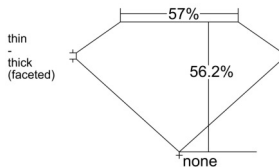

GIA®

FACSIMILE

GIA REPORT 6502998463

Verify this report at GIA.edu

GIA NATURAL DIAMOND DOSSIER®

December 17, 2024
GIA Report Number 6502998463
Shape and Cutting Style ..... Heart Brilliant
Measurements ..... 4.56 x 5.27 x 2.96 mm

GRADING RESULTS

Carat Weight ..... 0.40 carat
Color Grade ..... E
Clarity Grade VS2

ADDITIONAL GRADING INFORMATION

Polish ..... Excellent
Symmetry ..... Very Good
Fluorescence ..... None
Clarity Characteristics ..... Feather, Crystal, Cloud
Inspection(s): GIA 6502998463

PROPORTIONS

Profile not to actual proportions

GRADING SCALES

GIA COLOR SCALE		GIA CLARITY SCALE	
COLORLESS	D	VERY VERY SLIGHTLY INCLUDED	FLAWLESS
	E		INTERNALLY FLAWLESS
	F		VVS₁
	G		VVS₂
	H		VS₁
	I		VS₂
	J		SI₁
	K		SI₂
	L		I₁
	M		I₂
NEAR COLORLESS	N	SLIGHTLY INCLUDED	I₃
	O		
	P		
	Q		
FAINT	R		
	S		
	T		
	U		
VERT LIGHT	V		
	W		
	X		
	Y		
LIGHT	Z