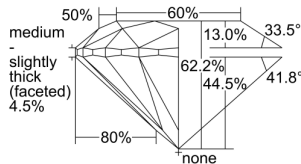

GIA®

FACSIMILE

GIA REPORT 6505002193

Verify this report at GIA.edu

GIA NATURAL DIAMOND DOSSIER®

July 25, 2024
GIA Report Number 6505002193
Shape and Cutting Style ..... Round Brilliant
Measurements ..... 5.67 - 5.71 x 3.54 mm

GRADING RESULTS

Carat Weight ..... 0.71 carat
Color Grade ..... E
Clarity Grade VS1
Cut Grade ..... Excellent

ADDITIONAL GRADING INFORMATION

Polish ..... Excellent
Symmetry ..... Excellent
Fluorescence ..... None
Clarity Characteristics ..... Cloud, Pinpoint
Inscription(s): GIA 6505002193

PROPORTIONS

Profile to actual proportions

GRADING SCALES

GIA COLOR SCALE	GIA CLARITY SCALE	GIA CUT SCALE	
D	FLAWLESS	EXCELLENT	
E	INTERNALLY FLAWLESS		
F		VVS₁	VERY GOOD
G	VVS₂		
H	VS₁	GOOD	
I	VS₂		
J	SI₁	FAIR	
K	SI₂		
L	I₁	POOR	
M			
N			
O	I₂		
P			
Q			
R	I₃		
S			
T			
U			
V			
W			
X			
Y			
Z