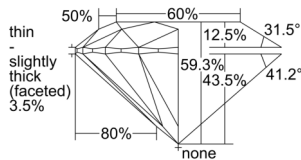

GIA®

FACSIMILE

GIA REPORT 6505002872

Verify this report at GIA.edu

GIA NATURAL DIAMOND DOSSIER®

August 02, 2024
GIA Report Number 6505002872
Shape and Cutting Style ..... Round Brilliant
Measurements ..... 5.20 - 5.22 x 3.09 mm

GRADING RESULTS

Carat Weight ..... 0.50 carat
Color Grade ..... D
Clarity Grade VS2
Cut Grade ..... Excellent

ADDITIONAL GRADING INFORMATION

Polish ..... Excellent
Symmetry ..... Excellent
Fluorescence ..... None
Clarity Characteristics..... Crystal, Feather, Cloud
Inspection(s): GIA 6505002872

PROPORTIONS

Profile to actual proportions

GRADING SCALES

GIA COLOR SCALE	GIA CLARITY SCALE	GIA CUT SCALE
D	FLAWLESS	EXCELLENT
E	FLAWLESS	
F	INTERNALLY FLAWLESS	VERY GOOD
G	FLAWLESS	
H	VVS₁	GOOD
I	VVS₂	
J	VS₁	FAIR
K	VS₂	
L	SI₁	POOR
M	SI₂	
N	I₁	
O	I₂	
P	I₃	
Q		
R		
S		
T		
U		
V		
W		
X		
Y		
Z