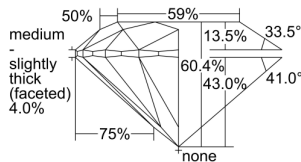

GIA®

FACSIMILE

GIA REPORT 6505003042

Verify this report at GIA.edu

GIA NATURAL DIAMOND DOSSIER®

July 26, 2024
GIA Report Number 6505003042
Shape and Cutting Style ..... Round Brilliant
Measurements ..... 4.80 - 4.83 x 2.91 mm

GRADING RESULTS

Carat Weight ..... 0.41 carat
Color Grade ..... F
Clarity Grade VS2
Cut Grade ..... Excellent

ADDITIONAL GRADING INFORMATION

Polish ..... Excellent
Symmetry ..... Excellent
Fluorescence ..... None
Clarity Characteristics..... Feather, Crystal, Cloud
Inscription(s): GIA 6505003042

PROPORTIONS

Profile to actual proportions

GRADING SCALES

GIA COLOR SCALE	GIA CLARITY SCALE	GIA CUT SCALE	
D	FLAWLESS	EXCELLENT	
E	INTERNALLY FLAWLESS		
F		VVS₁	VERY GOOD
G	VVS₂		
H	VS₁	GOOD	
I	VS₂		
J	SI₁	FAIR	
K	SI₂		
L	I₁	POOR	
M	I₂		
N	I₃		
O			
P			
Q			
R			
S			
T			
U			
V			
W			
X			
Y			
Z