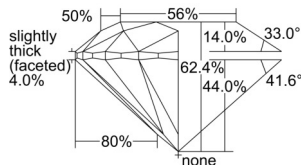

GIA®

FACSIMILE

GIA REPORT 6505003115

Verify this report at GIA.edu

GIA NATURAL DIAMOND DOSSIER®

August 08, 2024
GIA Report Number 6505003115
Shape and Cutting Style ..... Round Brilliant
Measurements ..... 5.02 - 5.06 x 3.14 mm

GRADING RESULTS

Carat Weight ..... 0.48 carat
Color Grade ..... D
Clarity Grade VS1
Cut Grade ..... Excellent

ADDITIONAL GRADING INFORMATION

Polish ..... Excellent
Symmetry ..... Excellent
Fluorescence ..... None
Clarity Characteristics..... Crystal, Pinpoint, Indented Natural
Inspection(s): GIA 6505003115

PROPORTIONS

Profile to actual proportions

GRADING SCALES

GIA COLOR SCALE	GIA CLARITY SCALE	GIA CUT SCALE	
D	FLAWLESS	EXCELLENT	
E	INTERNALLY FLAWLESS		
F		VVS₁	VERY GOOD
G	VVS₂		
H	VS₁	GOOD	
I	VS₂		
J	SI₁	FAIR	
K	SI₂		
L	I₁	POOR	
M	I₂		
N	I₃		
O			
P			
Q			
R			
S			
T			
U			
V			
W			
X			
Y			
Z