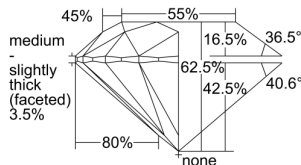

GIA®

FACSIMILE

GIA REPORT 6505003860

Verify this report at GIA.edu

GIA NATURAL DIAMOND DOSSIER®

July 24, 2024
GIA Report Number 6505003860
Shape and Cutting Style ..... Round Brilliant
Measurements ..... 4.32 - 4.35 x 2.71 mm

GRADING RESULTS

Carat Weight ..... 0.31 carat
Color Grade ..... F
Clarity Grade S11
Cut Grade ..... Excellent

ADDITIONAL GRADING INFORMATION

Polish ..... Excellent
Symmetry ..... Excellent
Fluorescence ..... None
Clarity Characteristics..... Cloud, Crystal, Feather
Inscription(s): GIA 6505003860

PROPORTIONS

Profile to actual proportions

GRADING SCALES

GIA COLOR SCALE	GIA CLARITY SCALE	GIA CUT SCALE
D	FLAWLESS	EXCELLENT
E	INTERNALLY FLAWLESS	
F	VVS₁	VERY GOOD
G		
H	VS₁	GOOD
I		
J	SI₁	FAIR
K		
L	I₁	POOR
M		
N	I₂	
O		
P	I₃	
Q		
R		
S		
T		
U		
V		
W		
X		
Y		
Z