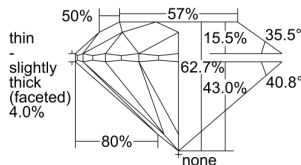

GIA®

FACSIMILE

GIA REPORT 6505004541

Verify this report at GIA.edu

GIA NATURAL DIAMOND DOSSIER®

July 24, 2024
GIA Report Number 6505004541
Shape and Cutting Style ..... Round Brilliant
Measurements ..... 5.35 - 5.40 x 3.37 mm

GRADING RESULTS

Carat Weight ..... 0.61 carat
Color Grade I
Clarity Grade VS1
Cut Grade ..... Excellent

ADDITIONAL GRADING INFORMATION

Polish ..... Excellent
Symmetry ..... Excellent
Fluorescence ..... None
Clarity Characteristics..Crystal, Cloud, Pinpoint, Indented Natural
Inscription(s): GIA 6505004541

PROPORTIONS

Profile to actual proportions

GRADING SCALES

GIA COLOR SCALE	GIA CLARITY SCALE	GIA CUT SCALE	
D	FLAWLESS	EXCELLENT	
E	INTERNALLY FLAWLESS		
F		VVS₁	VERY GOOD
G	VVS₂		
H	VS₁	GOOD	
I	VS₂		
J	SI₁	FAIR	
K	SI₂		
L	I₁	POOR	
M	I₂		
N	I₃		
O			
P			
Q			
R			
S			
T			
U			
V			
W			
X			
Y			
Z