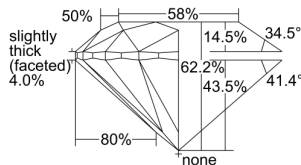

GIA®

FACSIMILE

GIA REPORT 6505005276

Verify this report at GIA.edu

GIA NATURAL DIAMOND DOSSIER®

July 24, 2024
GIA Report Number 6505005276
Shape and Cutting Style ..... Round Brilliant
Measurements ..... 4.14 - 4.15 x 2.58 mm

GRADING RESULTS

Carat Weight ..... 0.27 carat
Color Grade ..... G
Clarity Grade S11
Cut Grade ..... Excellent

ADDITIONAL GRADING INFORMATION

Polish ..... Excellent
Symmetry ..... Excellent
Fluorescence ..... None
Clarity Characteristics ..... Cloud
Inscription(s): GIA 6505005276

PROPORTIONS

Profile to actual proportions