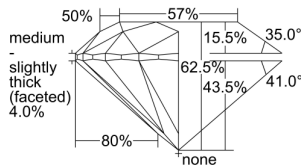

GIA®

FACSIMILE

GIA REPORT 6505008084

Verify this report at GIA.edu

GIA NATURAL DIAMOND DOSSIER®

July 25, 2024
GIA Report Number 6505008084
Shape and Cutting Style ..... Round Brilliant
Measurements ..... 5.83 - 5.85 x 3.65 mm

GRADING RESULTS

Carat Weight ..... 0.77 carat
Color Grade ..... G
Clarity Grade VS1
Cut Grade ..... Excellent

ADDITIONAL GRADING INFORMATION

Polish ..... Excellent
Symmetry ..... Excellent
Fluorescence ..... None
Clarity Characteristics..... Cloud, Pinpoint, Indented Natural
Inscription(s): GIA 6505008084

PROPORTIONS

Profile to actual proportions

GRADING SCALES

GIA COLOR SCALE	GIA CLARITY SCALE	GIA CUT SCALE	
D	FLAWLESS	EXCELLENT	
E	INTERNALLY FLAWLESS		
F		VVS₁	VERY GOOD
G	VVS₂		
H	VS₁	GOOD	
I	VS₂		
J	SI₁	FAIR	
K	SI₂		
L	I₁	POOR	
M			
N	I₂		
O			
P	I₃		
Q			
R			
S			
T			
U			
V			
W			
X			
Y			
Z