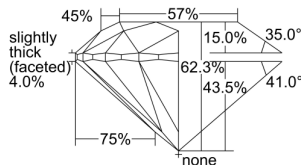

GIA®

FACSIMILE

GIA REPORT 6505010942

Verify this report at GIA.edu

GIA NATURAL DIAMOND DOSSIER®

July 24, 2024
GIA Report Number 6505010942
Shape and Cutting Style ..... Round Brilliant
Measurements ..... 4.57 - 4.59 x 2.85 mm

GRADING RESULTS

Carat Weight ..... 0.37 carat
Color Grade ..... F
Clarity Grade S11
Cut Grade ..... Excellent

ADDITIONAL GRADING INFORMATION

Polish ..... Excellent
Symmetry ..... Excellent
Fluorescence ..... None
Clarity Characteristics ..... Crystal, Feather
Inscription(s): GIA 6505010942

PROPORTIONS

Profile to actual proportions

GRADING SCALES

GIA COLOR SCALE	GIA CLARITY SCALE	GIA CUT SCALE	
D	FLAWLESS	EXCELLENT	
E	INTERNALLY FLAWLESS		
F		VVS₁	VERY GOOD
G	VVS₂		
H	VS₁	GOOD	
I	VS₂		
J	S1₁	FAIR	
K	S1₂		
L	I₁	POOR	
M	I₂		
N	I₃		
O			
P			
Q			
R			
S			
T			
U			
V			
W			
X			
Y			
Z