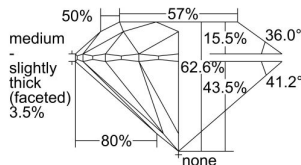

GIA®

FACSIMILE

GIA REPORT 6505014521

Verify this report at GIA.edu

GIA NATURAL DIAMOND DOSSIER®

July 25, 2024
GIA Report Number 6505014521
Shape and Cutting Style ..... Round Brilliant
Measurements ..... 5.26 - 5.28 x 3.30 mm

GRADING RESULTS

Carat Weight ..... 0.56 carat
Color Grade ..... F
Clarity Grade VS1
Cut Grade ..... Excellent

ADDITIONAL GRADING INFORMATION

Polish ..... Excellent
Symmetry ..... Excellent
Fluorescence ..... None
Clarity Characteristics..... Crystal, Cloud, Needle, Pinpoint
Inscription(s): GIA 6505014521

PROPORTIONS

Profile to actual proportions

GRADING SCALES

GIA COLOR SCALE	GIA CLARITY SCALE	GIA CUT SCALE	
D	FLAWLESS	EXCELLENT	
E	INTERNALLY FLAWLESS		
F		VVS₁	VERY GOOD
G	VVS₂		
H	VS₁	GOOD	
I	VS₂		
J	SI₁	FAIR	
K	SI₂		
L	I₁	POOR	
M			
N			
O	I₂		
P			
Q			
R	I₃		
S			
T			
U			
V			
W			
X			
Y			
Z