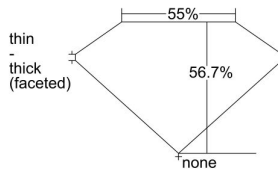

GIA®

FACSIMILE

GIA REPORT 6505016336

Verify this report at GIA.edu

GIA NATURAL DIAMOND DOSSIER®

July 25, 2024
GIA Report Number 6505016336
Shape and Cutting Style ..... Heart Brilliant
Measurements ..... 5.49 x 6.32 x 3.58 mm

GRADING RESULTS

Carat Weight ..... 0.72 carat
Color Grade ..... E
Clarity Grade VVS1

ADDITIONAL GRADING INFORMATION

Polish ..... Excellent
Symmetry ..... Excellent
Fluorescence ..... Faint
Clarity Characteristics ..... Pinpoint
Inscription(s): GIA 6505016336

PROPORTIONS

Profile not to actual proportions

GRADING SCALES

GIA COLOR SCALE		GIA CLARITY SCALE			
COLORLESS	D	VERY VERY SLIGHTLY INCLUDED	FLAWLESS		
	E		INTERNALLY FLAWLESS		
	F	VERY SLIGHTLY INCLUDED	VVS₁		
	G		VVS₂		
	H		VS₁		
	NEAR COLORLESS	I	SLIGHTLY INCLUDED	VS₂	
		J		SI₁	
		FAINT	K	INCLUDED	SI₂
			L		I₁
			M		I₂
VERT LIGHT	N	LIGHT	I₃		
	O				
	P				
	Q				
	R				
	S				
	T