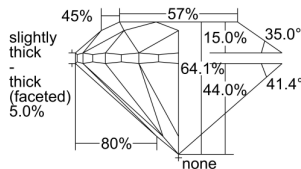

GIA®

FACSIMILE

GIA REPORT 6505016783

Verify this report at GIA.edu

GIA NATURAL DIAMOND DOSSIER®

July 25, 2024
GIA Report Number 6505016783
Shape and Cutting Style ..... Round Brilliant
Measurements ..... 4.21 - 4.22 x 2.70 mm

GRADING RESULTS

Carat Weight ..... 0.30 carat
Color Grade ..... F
Clarity Grade S11
Cut Grade ..... Very Good

ADDITIONAL GRADING INFORMATION

Polish ..... Excellent
Symmetry ..... Excellent
Fluorescence ..... Faint
Clarity Characteristics..... Feather, Crystal, Cloud
Inscription(s): GIA 6505016783

PROPORTIONS

Profile to actual proportions

GRADING SCALES

GIA COLOR SCALE	GIA CLARITY SCALE	GIA CUT SCALE	
D	FLAWLESS	EXCELLENT	
E	INTERNALLY FLAWLESS		
F		VVS₁	VERY GOOD
G	VVS₂		
H	VS₁	GOOD	
I	VS₂		
J	S1₁	FAIR	
K	S1₂		
L	I₁	POOR	
M	I₂		
N	I₃		
O			
P			
Q			
R			
S			
T			
U			
V			
W			
X			
Y			
Z