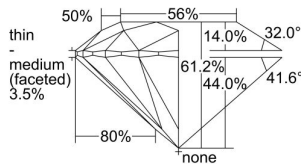

GIA®

FACSIMILE

GIA REPORT 6505018786

Verify this report at GIA.edu

GIA NATURAL DIAMOND DOSSIER®

July 25, 2024
GIA Report Number 6505018786
Shape and Cutting Style ..... Round Brilliant
Measurements ..... 4.41 - 4.43 x 2.71 mm

GRADING RESULTS

Carat Weight ..... 0.31 carat
Color Grade ..... G
Clarity Grade S11
Cut Grade ..... Excellent

ADDITIONAL GRADING INFORMATION

Polish ..... Excellent
Symmetry ..... Excellent
Fluorescence ..... None
Clarity Characteristics..... Feather, Cloud, Crystal
Inscription(s): GIA 6505018786

PROPORTIONS

Profile to actual proportions

GRADING SCALES

GIA COLOR SCALE	GIA CLARITY SCALE	GIA CUT SCALE	
D	FLAWLESS	EXCELLENT	
E	INTERNALLY FLAWLESS		
F		VVS₁	VERY GOOD
G	VVS₂		
H	VS₁	GOOD	
I	VS₂		
J	S1₁	FAIR	
K	S1₂		
L	I₁	POOR	
M	I₂		
N	I₃		
O			
P			
Q			
R			
S			
T			
U			
V			
W			
X			
Y			
Z