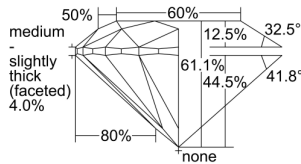

GIA®

FACSIMILE

GIA REPORT 6505018844

Verify this report at GIA.edu

GIA NATURAL DIAMOND DOSSIER®

July 25, 2024
GIA Report Number 6505018844
Shape and Cutting Style ..... Round Brilliant
Measurements ..... 4.33 - 4.34 x 2.65 mm

GRADING RESULTS

Carat Weight ..... 0.30 carat
Color Grade ..... H
Clarity Grade VS1
Cut Grade ..... Excellent

ADDITIONAL GRADING INFORMATION

Polish ..... Excellent
Symmetry ..... Excellent
Fluorescence ..... Medium Blue
Clarity Characteristics..... Cloud, Crystal, Pinpoint
Inscription(s): GIA 6505018844

PROPORTIONS

Profile to actual proportions

GRADING SCALES

GIA COLOR SCALE	GIA CLARITY SCALE	GIA CUT SCALE	
D	FLAWLESS	EXCELLENT	
E	INTERNALLY FLAWLESS		
F		VVS₁	VERY GOOD
G	VVS₂		
H	VS₁	GOOD	
I	VS₂		
J	SI₁	FAIR	
K	SI₂		
L	I₁	POOR	
M	I₂		
N	I₃		
O			
P			
Q			
R			
S			
T			
U			
V			
W			
X			
Y			
Z