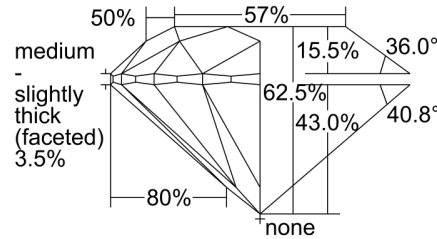

GIA REPORT
6505022256

Verify this report at GIA.edu

FACSIMILE

This is a digital representation of the original GIA Report. This representation might not be accepted in lieu of the original GIA Report in certain circumstances. The original GIA Report includes certain security features which are not reproducible on this facsimile.

GIA NATURAL DIAMOND GRADING REPORT

July 29, 2024
GIA Report Number 6505022256
Shape and Cutting Style ..... Round Brilliant
Measurements ..... 6.70 - 6.74 x 4.20 mm

GRADING RESULTS

Carat Weight ..... 1.18 carat
Color Grade ..... D
Clarity Grade ..... Flawless
Cut Grade ..... Excellent

ADDITIONAL GRADING INFORMATION

Polish ..... Excellent
Symmetry ..... Excellent
Fluorescence ..... Faint
Inscription(s): GIA 6505022256

PROPORTIONS

Profile to actual proportions