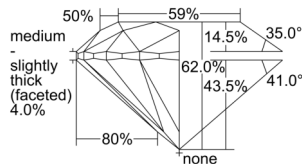

GIA®

FACSIMILE

GIA REPORT 6505022859

Verify this report at GIA.edu

GIA NATURAL DIAMOND DOSSIER®

July 31, 2024
GIA Report Number 6505022859
Shape and Cutting Style ..... Round Brilliant
Measurements ..... 4.25 - 4.31 x 2.65 mm

GRADING RESULTS

Carat Weight ..... 0.30 carat
Color Grade ..... H
Clarity Grade VS1
Cut Grade ..... Excellent

ADDITIONAL GRADING INFORMATION

Polish ..... Excellent
Symmetry ..... Very Good
Fluorescence ..... Strong Blue
Clarity Characteristics..... Crystal, Needle, Pinpoint
Inscription(s): GIA 6505022859

PROPORTIONS

Profile to actual proportions

GRADING SCALES

GIA COLOR SCALE	GIA CLARITY SCALE	GIA CUT SCALE	
D	FLAWLESS	EXCELLENT	
E	INTERNALLY FLAWLESS		
F		VVS₁	VERY GOOD
G	VVS₂		
H	VS₁	GOOD	
I	VS₂		
J	SI₁	FAIR	
K	SI₂		
L	I₁	POOR	
M	I₂		
N	I₃		
O			
P			
Q			
R			
S			
T			
U			
V			
W			
X			
Y			
Z