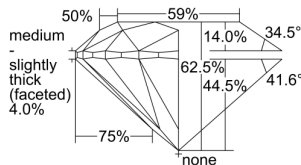

GIA®

FACSIMILE

GIA REPORT 6505023475

Verify this report at GIA.edu

GIA NATURAL DIAMOND DOSSIER®

July 26, 2024
GIA Report Number 6505023475
Shape and Cutting Style ..... Round Brilliant
Measurements ..... 5.08 - 5.11 x 3.19 mm

GRADING RESULTS

Carat Weight ..... 0.51 carat
Color Grade ..... D
Clarity Grade VVS1
Cut Grade ..... Excellent

ADDITIONAL GRADING INFORMATION

Polish ..... Excellent
Symmetry ..... Excellent
Fluorescence ..... None
Clarity Characteristics ..... Pinpoint
Inscription(s): GIA 6505023475

PROPORTIONS

Profile to actual proportions

GRADING SCALES

GIA COLOR SCALE

COLORLESS	D
	E
	F
	G
	H
	I
	J
NEAR COLORLESS	K
	L
Faint	M
	N
	O
	P
Very Light	Q
	R
	S
	T
	U
	V
Light	W
	X
	Y
	Z

GIA CLARITY SCALE

FLAWLESS	VERY VERY SLIGHTLY INCLUDED	VVS₁	
			VVS₂
INTERNALLY FLAWLESS	VERY SLIGHTLY INCLUDED	VS₁	
		VS₂	
SLIGHTLY INCLUDED	SLIGHTLY INCLUDED	SI₁	
		SI₂	
INCLUDED	INCLUDED	I₁	
		I₂	
		I₃	

GIA CUT SCALE

EXCELLENT	VERY GOOD	GOOD	FAIR	POOR