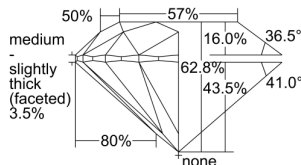

GIA®

FACSIMILE

GIA REPORT 6505028221

Verify this report at GIA.edu

GIA NATURAL DIAMOND DOSSIER®

July 26, 2024
GIA Report Number 6505028221
Shape and Cutting Style ..... Round Brilliant
Measurements ..... 6.27 - 6.29 x 3.94 mm

GRADING RESULTS

Carat Weight ..... 0.96 carat
Color Grade I
Clarity Grade VS2
Cut Grade ..... Excellent

ADDITIONAL GRADING INFORMATION

Polish ..... Excellent
Symmetry ..... Excellent
Fluorescence ..... None
Clarity Characteristics ..... Cloud, Crystal
Inscription(s): GIA 6505028221

PROPORTIONS

Profile to actual proportions